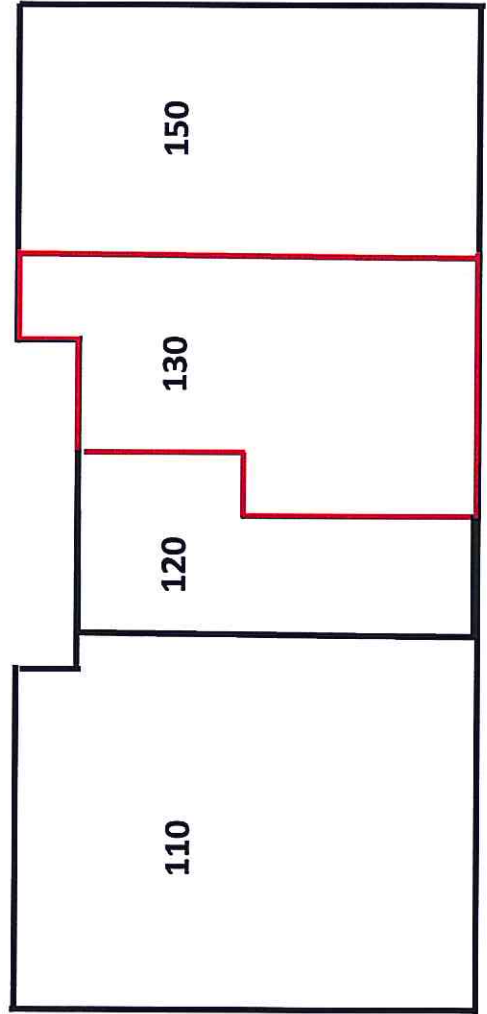

# CORDES MEDICAL BUILDING

2655 Cordes Drive Sugar Land, TX 77479

# Vista

1/2 Mile to the intersection  
of US-59 & Highway 6

SUITE	TENANT	SF
110	Fort Bend Neurology	3,708
120	Prime Laser Center	1,101
130	Houston Spine & Rehab (AVAILABLE 10/1/14)	2,664
150	Upright MRI	2,046
<b>TOTAL</b>		<b>9,519</b>

Development Synopsis			
Land Area	Bldg SF	Parking Spaces	Parking Ratio
42,029 SF	9,519	55	5.7/1000